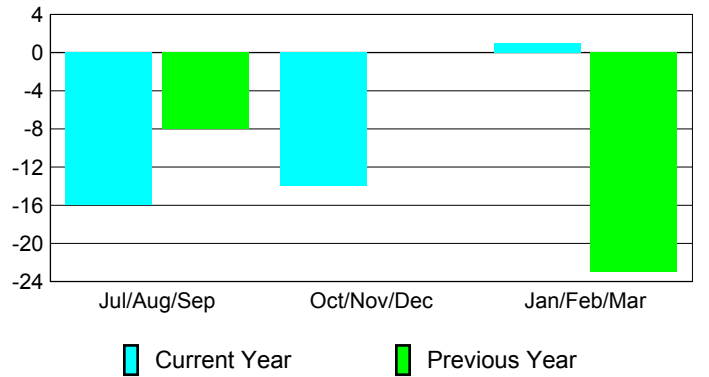

Membership Results 2008-2009

Membership 2007-2008

Month	Net Memb	Actual New	Actual Dropped	Gain/Loss of	Gain/Loss of
	Goal	New Memb	Memb	Memb	Memb
Jul/Aug/Sep	4	5	-21	-16	-8
Oct/Nov/Dec	20	5	-19	-14	0
Jan/Feb/Mar	3	26	-25	1	-23
Totals	27	36	-65	-29	-31

Membership Results 2008-2009

Goal, New, Dropped, Gain/Loss

Comparison of Membership Gain/Loss

Current Year Compared to the Previous Year

Gender Comparison 2008-2009