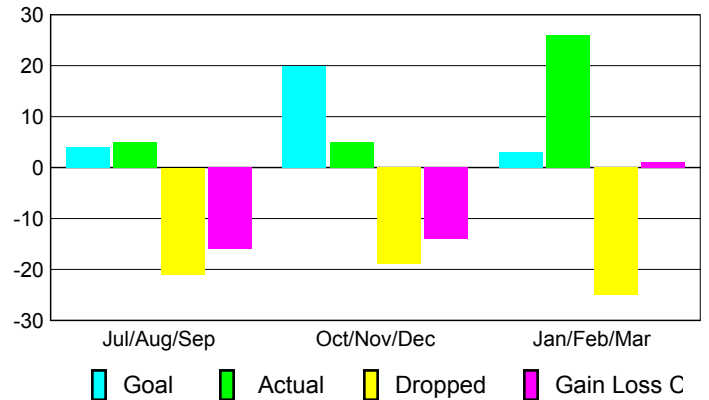

Membership Results 2008-2009

Goal, New, Dropped, Gain/Loss